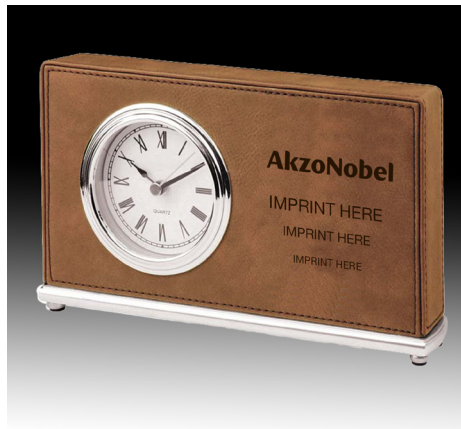

Special Order Award Ideas

Recognizing Excellence

clientrelations3@Staples.com

800.848.8084

AkzoNobel

Did you know recognition awards boost employee performance, morale, motivates employees and helps make a healthier workplace?

Staples offers a selection of corporate crystal, artistic lucite, plaques, desk items, and Made in the USA designs.

In a time crunch? We offer Quick Ship Services. Call for details.
If you have time and flexibility, you may want to look into Custom Awards.
We specialize in custom combinations of crystal, lucite, metal, and wood.
Please see last page for examples of custom work.