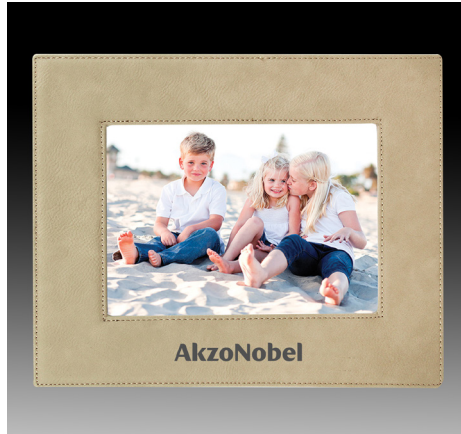

Special Order Award Ideas

Recognizing Excellence

clientrelations3@Staples.com

800.848.8084

AkzoNobel