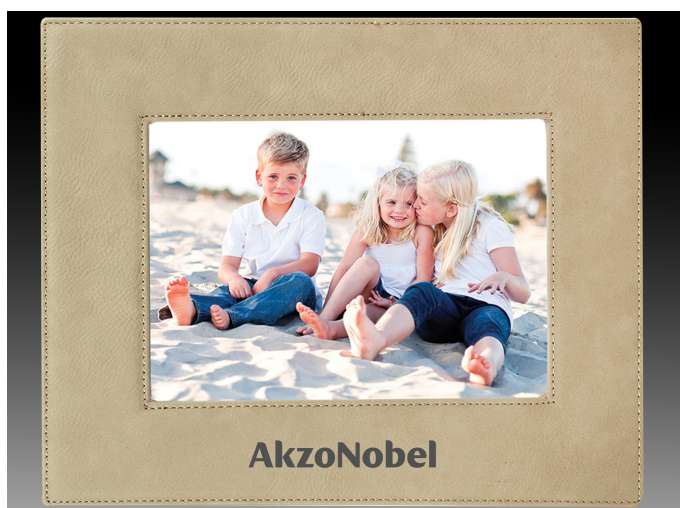

clientrelations3@Staples.com

800.848.8084

AN299 - 7½" x 4½"
Leatherette Rectangle Clock
\$41.50

*Estimated price

Personalization not included

Available in these colors, DB pictured

AN681* - 7¼" x 5¼"
Clear Crystal Clock
*\$73.50

*Estimated price

Personalization not included

AN248B - Accommodates a 5" x 7" Photo
Leatherette Frame with Easel and Hanger
*\$17.00

*Estimated price, personalization not included

Available in these colors, LB pictured