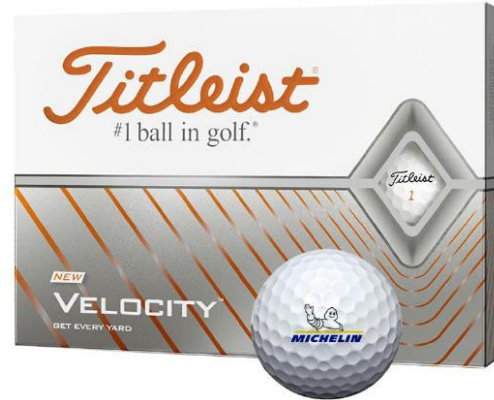

The Staples logo, consisting of a stylized 'S' icon followed by the word 'Staples' in a bold, sans-serif font with a trademark symbol. To the right of the logo is a vertical line, followed by the words 'Promotional Products' in a bold, sans-serif font. The background is a solid red color with a faint, semi-transparent image of a person's hands holding a pen over a document.

- S-XL \$9.50 EA
- 2XL \$ 13.75
- 3XL: \$15.25

Style #:	CUST-PKRBAMAR
MOQ:	100 / 500
MSRP:	\$1.41 EA (100) / \$1.30 EA (500)

Style #:	TM Distance
MOQ:	12 Dozen
MSRP:	\$25.50 / Dozen

Style #:	Velocity
MOQ:	12 Dozen
MSRP:	\$39.75 / dozen