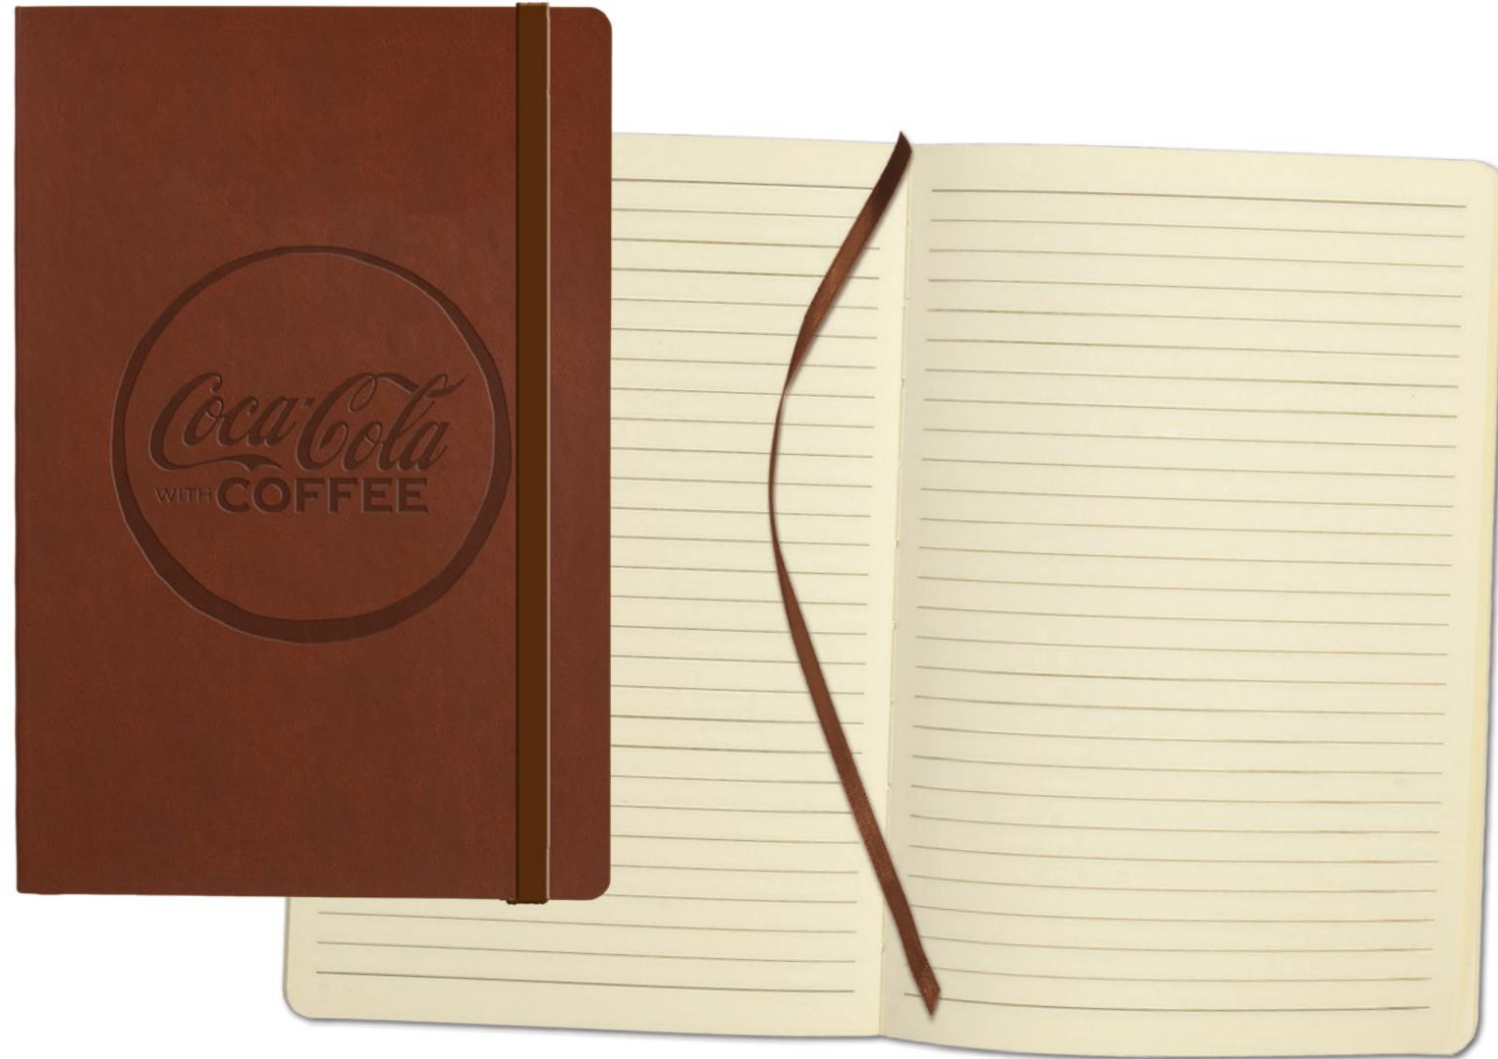

SOFT PEDOVA JOURNAL

Flexible, wraparound soft vinyl covers shown in Brown
80 sheets off-white ruled filler
Paperpocket inside back
Matching satin ribbon bookmark
Elastic privacy closure
Thread-sewn book binding
Product Dimensions: 5.5"x 8.5"

MUST MEET MINIMUM ORDER QUANTITY OF 96

Quantity: 96

Estimated Price: $5.65*each

*Email for firm Price Quote. Additional Colors, Locations and Change of Decoration will increase listed price.

Decoration Method: one blind deboss imprint on front cover

Standard Production Time: 7-10 business days

As a note, final selections will have to meet Coke compliance and brand guidelines, so there is a small chance that we may have to find like items should the items you select have any testing issues (meaning flammability reports, lead in surface coatings, FDA for drinkware, etc. aren't available). Should there be any issues we will let you know. This may delay your order.