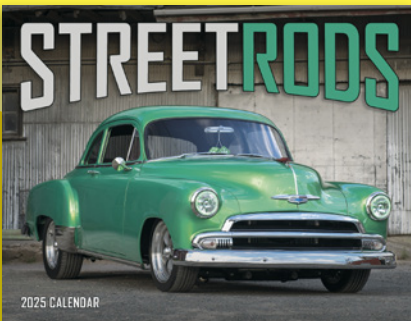

YOUR IMPRINT HERE

No. 824
Street Rods

Style: Stapled (13-month)

These incredible custom street rods will steal the show all year long.