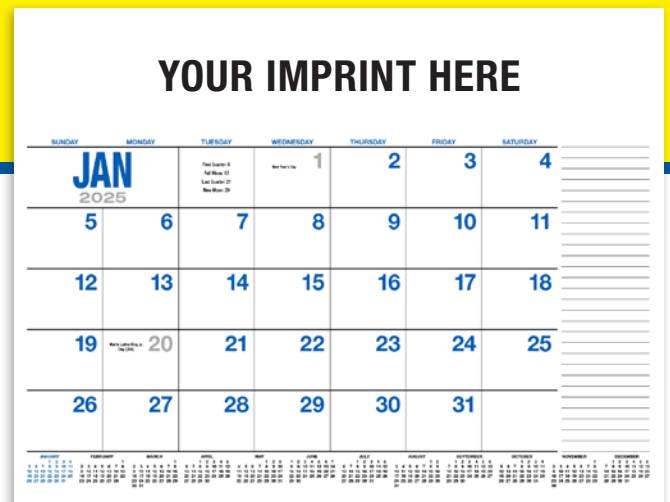

No. 5324  
**Memorable Muscle**

Size: 3" x 4"

Stick ups give brand messages big exposure for little cost.

## Why Calendars?

90% of people who receive a promotional calendar are likely to use it.\*

No. 931  
**13-Month Desk Pad Calendar**

Size: 17" x 22"

This calendar is the ultimate desk accessory.

# 2025 CALENDAR PROGRAM

Appointment Calendars Size: 11" x 19" Open • 11" x 10.5" Closed

YOUR IMPRINT HERE

No. 800  
**Scenic America®**  
Style: Stapled (13-month)

This captivating 13-month calendar showcases the natural beauty found across America.