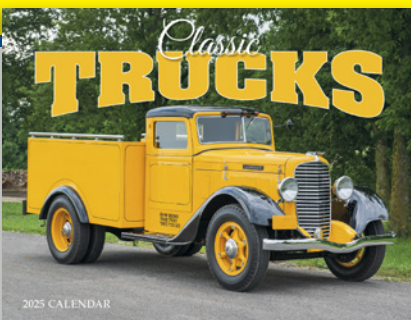

YOUR IMPRINT HERE

No. 894
Classic Trucks

Style: Stapled (13-month)

These restored trucks are still getting the job done.

Nearly 95% of our paper products are either Forest Stewardship Council® (FSC®) or Sustainable Forestry Initiative® (SFI®) certified. These certifications are identified on the product.

Why Calendars? 70% of people prefer printed calendars over digital ones.*