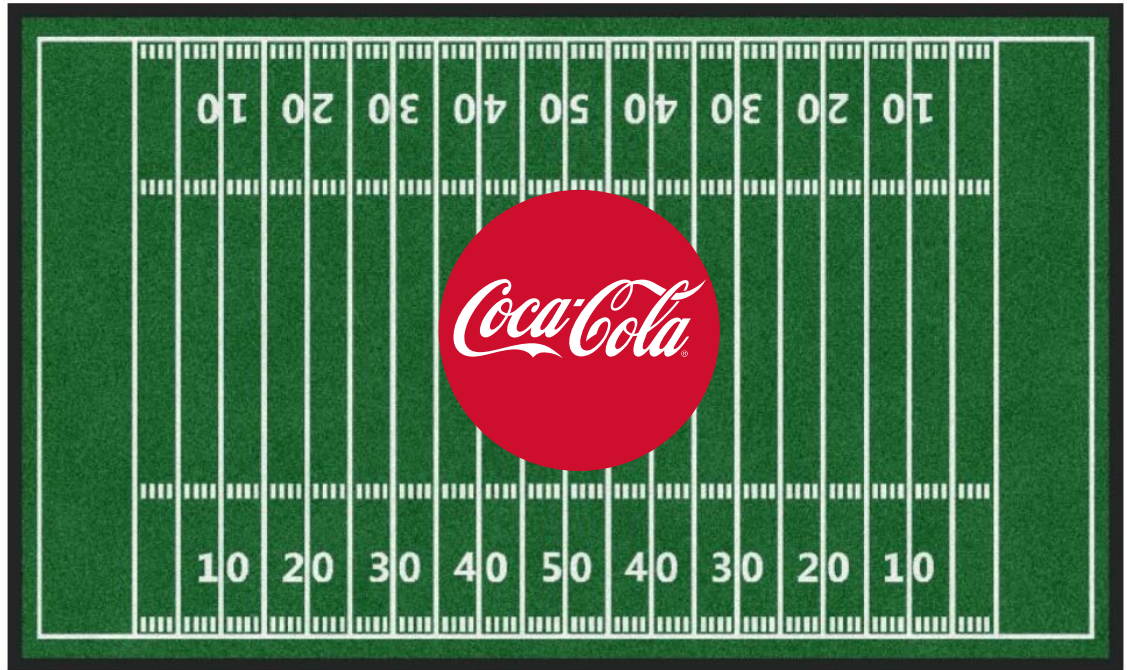

FOOTBALL RUG

Help yourself get ready for the football season and get in the spirit with one of our 3 X 5 floor rugs

*Add your favorite team for extra flare

MUST MEET MINIMUM ORDER QUANTITY OF 100

Quantity: 100

Estimated Price: starting at $229.40*each

*Email for firm Price Quote. Additional Colors, Locations and Change of Decoration will increase listed price.

Decoration Method: Digital HD Print/ 1 location
NFL Team Approvals will take at least 4 weeks

© 2022 Staples, Inc. All Rights Reserved. This document contains proprietary work by Staples Promotional Products and is to be treated confidentially by all recipients. Any review, retransmission, dissemination, or use of or taking of any action upon this document by any third party, without the prior written permission of Staples Inc. is prohibited by law.