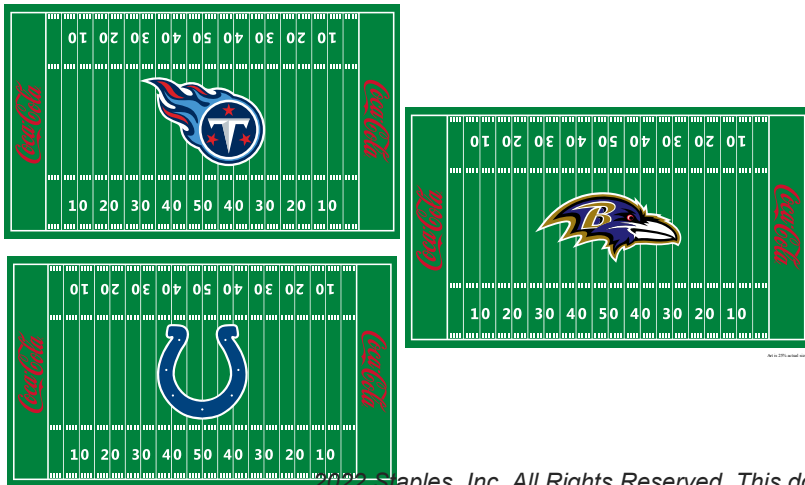

FOOTBALL RUG

Help yourself get ready for the football season and get in the spirit with one of our 3 X 5 floor rugs

*Add your favorite team for extra flare

MUST MEET MINIMUM ORDER QUANTITY OF 100

Quantity: 100

Estimated Price: starting at $229.40*each

*Email for firm Price Quote. Additional Colors, Locations and Change of Decoration will increase listed price.

Decoration Method: Digital HD Print/ 1 location
NFL Team Approvals will take at least 4 weeks

© 2022 Staples, Inc. All Rights Reserved. This document contains proprietary work by Staples Promotional Products and is to be treated confidentially by all recipients. Any review, retransmission, dissemination, or use of or taking of any action upon this document by any third party, without the prior written permission of Staples Inc. is prohibited by law.