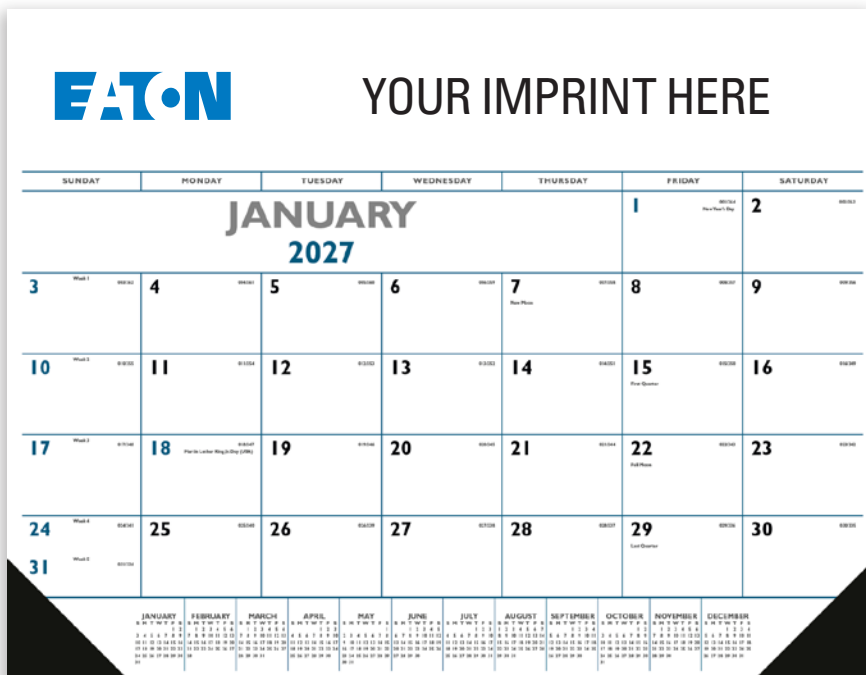

Size Open: 11" w x 18.5" h

Size Closed: 11" w x 10.25" h

Muscle cars in mint condition make a powerful impression. Plus, information about each featured car is included.

Eaton's 2027 Calendar Program

Pricing will increase after July 1st, 2026.

6602
Commercial Planner
Blue & Grey
Size Open: 13" x 29"
Size Closed: 13" x 8"

View 3 months at a time with this 14-month calendar that runs from December of the previous year through January of the following year.

Keep your name if front of your customers 365 days of the year with a co-branded calendar.

6504
Desk Pad With Vinyl Corners (Blue & Black)
Size: 22" x 17"
 Feature all contact information in this desk pad's huge imprint area. Vinyl corners protect the page edges.