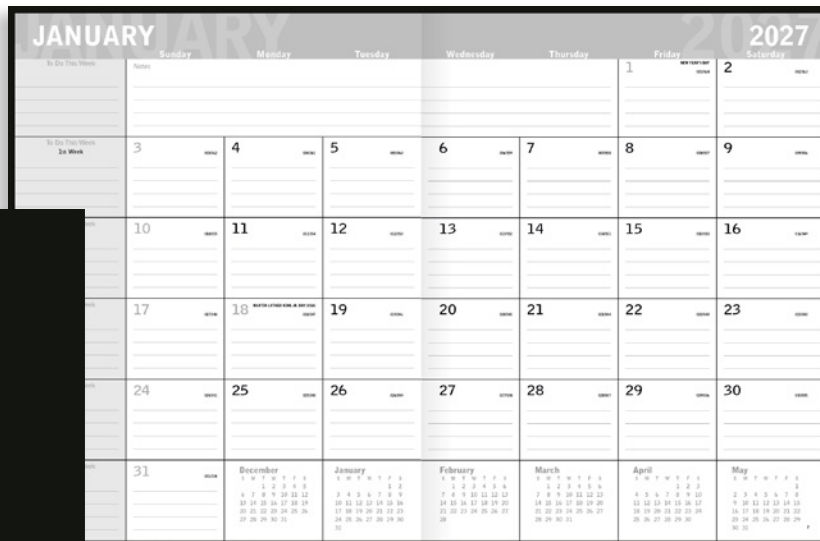

2027

EATON

YOUR IMPRINT
HERE

8203

Classic Monthly Planner

Size Open: 17" x 11"

Size Closed: 8-1/2" x 11"

Brand messages have big impact every day of the year as customers use this valuable scheduling tool. 14-month grid includes December of the previous year and January of the upcoming one.