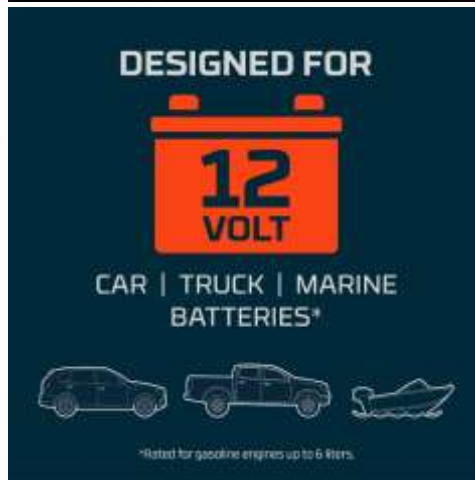

### 3-IN-1 ADVANTAGE

- + 1000 Peak Amps
- + 24.4 Watt Hour Power Bank
- + 3-Mode Floodlight

DESIGNED FOR

CAR | TRUCK | MARINE  
BATTERIES\*

\*Rated for gasoline engines up to 6 liters.