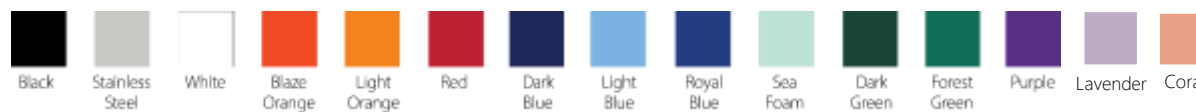

MS20ASC - 20 oz.  
As low as: \$27.00 (D)  
Minimum: 32 Pieces

Available In 15 Stock Colors (Color Options Vary By Item)

 **MAGLITE**<sup>®</sup>

M2A "AA" MINI MAGLITE<sup>®</sup>  
The Classic Mini Maglite, 5.75"  
in length. Our best-selling  
flashlight. **Maglite is a USA  
manufacturer.**