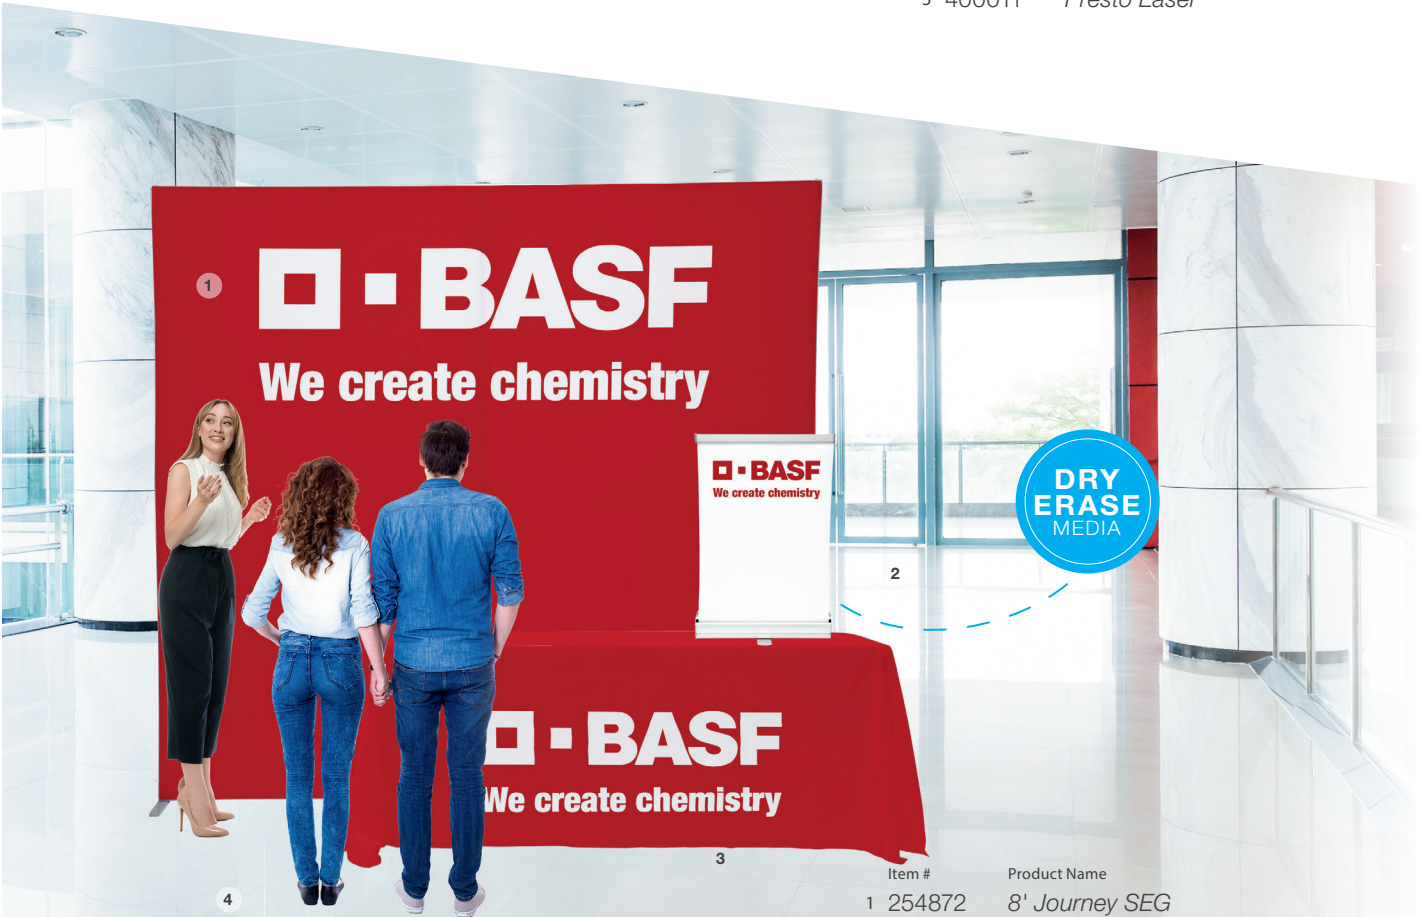

Item #	Product Name	Estimated Price
1 254872	8' Journey SEG	$819.50
2 261430	18" Tabletop Economy Retractor	$124.50
3 109010	6' Standard Throw	$198.00
4 264300	36" Impress A-frame	$293.25