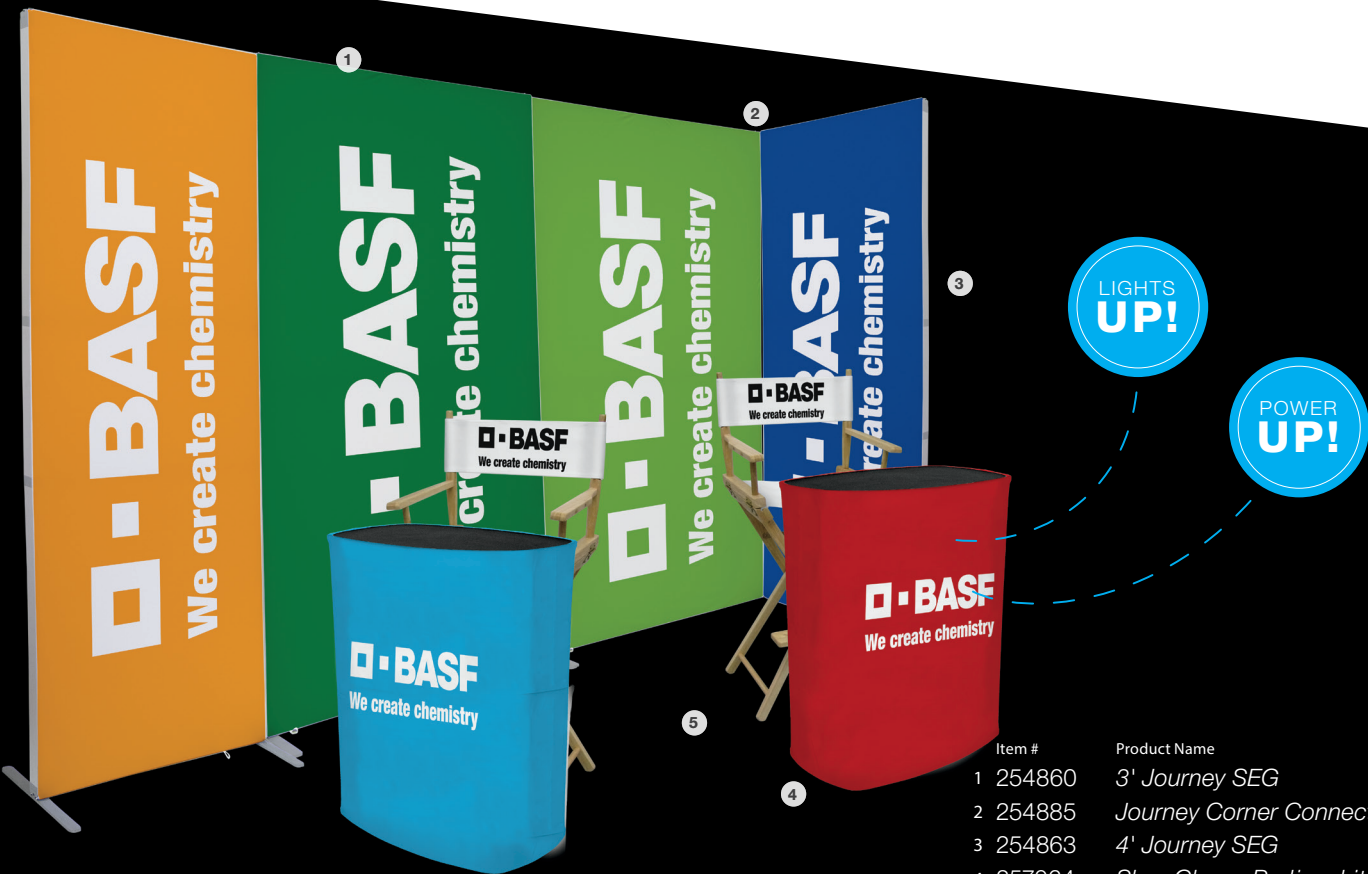

Item #	Product Name	Estimated Price
1 254860	3' Journey SEG	$403.50
2 254885	Journey Corner Connector	$10.45
3 254863	4' Journey SEG	$498.45
4 257064	ShowGlower Podium kit	$786.25
5 113030	Bar-Height Director's Chair	$232.35