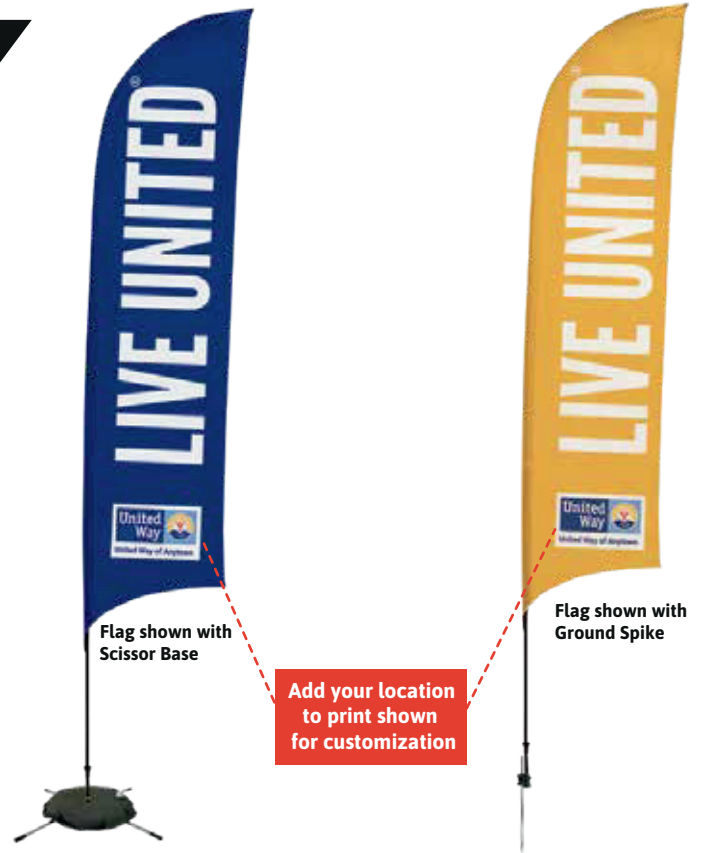

United Way Store Custom Signage Program

For Custom Quotes Call
800-558-0707
or email
UWSpecialOrder@Staples.com

13' Streamline Razor Single

Choose between 2 optional flag kits. Kits include flag, hardware, travel bag, and either ground spike or spider base.

All pricing includes flag as shown, localized with your logo, or your totally custom full color imprint. Please contact our team to discuss custom imprinting on your item.

Item# 191432 (with Ground Spike)	Item# 191433 (with Scissor Base kit)
PRICING	PRICING
1-5	1-5
$278	$352

Turn around time: 4-5 business days from proof approval.

Flag shown with Scissor Base

Flag shown with Ground Spike

Add your location to print shown for customization