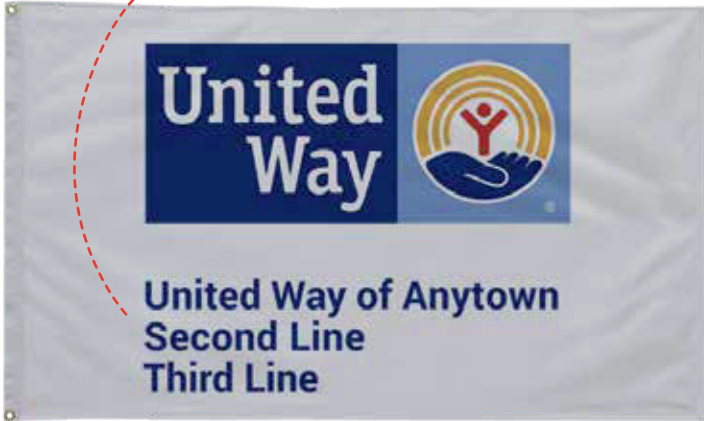

United Way Store Custom Signage Program

For Custom Quotes Call
800-558-0707
or email
UWSpecialOrder@Staples.com

3' x 5' Flag

Add your location to print shown for customization

Choose a Single Reverse design on Evertex or Nylon.

All pricing includes flag as shown, localized with your logo, or your totally custom full color imprint. Please contact our team to discuss custom imprinting on your item.

Item# 304535	
PRICING	
1-5	
$82	

Turn around time: 4-5 business days from proof approval.

EuroFit Banner Display

Expandable displays are a hassle-free solution for backdrops, trade-shows and product displays. Convenient set-up makes this ideal for anyone needing a quick way to advertise their business or event.

All pricing includes banner as shown, localized with your logo, or your totally custom full color imprint. Please contact our team to discuss custom imprinting on your item.

Item# 255110	
PRICING	
1-5	
$255	

Turn around time: 4-5 business days from proof approval.

Kit comes with metal swage, spring button frame, and carrying case.