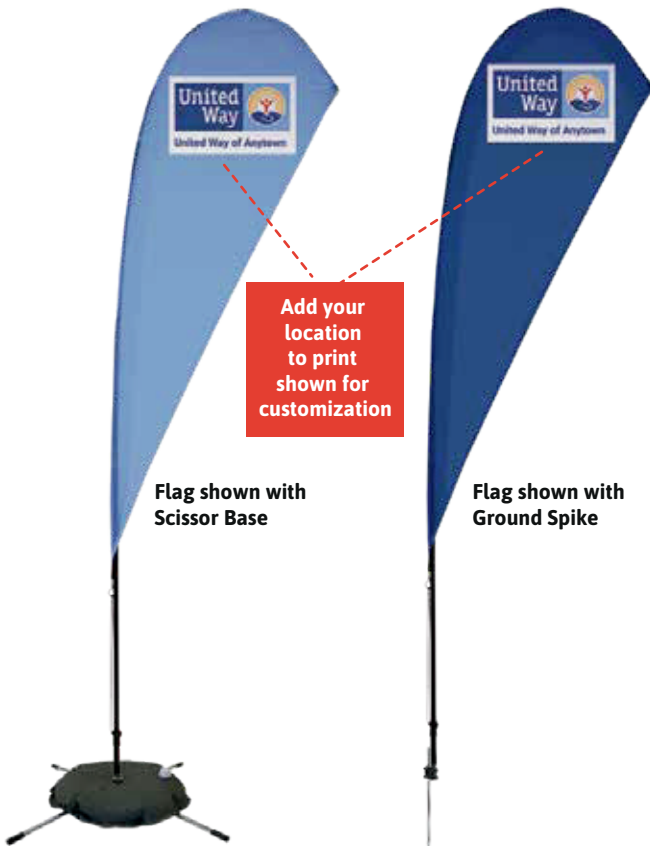

Flag shown with Scissor Base

Flag shown with Ground Spike

Add your location to print shown for customization

8' Streamline Teardrop Sail Sign

Choose between 2 optional flag kits. Kits include flag, hardware, travel bag, and either ground spike or spider base.

All pricing includes flag as shown, localized with your logo, or your totally custom full color imprint. Please contact our team to discuss custom imprinting on your item.

Item# 191402 (with Ground Spike)	Item# 191403 (with Scissor Base kit)
PRICING	PRICING
1-5	1-5
$225	$299

Turn around time: 4-5 business days from proof approval.

IF YOU DON'T FIND WHAT YOU ARE
LOOKING FOR, CALL OR EMAIL US!
WE HAVE A VARIETY OF OPTIONS
WE WOULD LOVE TO SHOW YOU!

United Way Branded Merchandise from
© 2017 Staples, Inc. All Rights Reserved.

Staples Promotional Products®