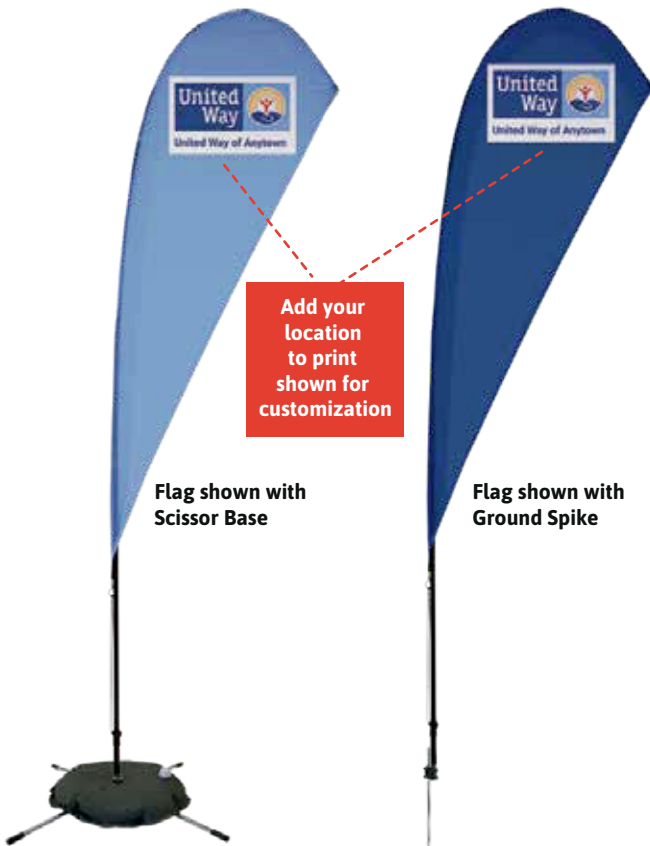

Flag shown with Scissor Base

Flag shown with Ground Spike

Add your location to print shown for customization

8' Streamline Teardrop Sail Sign

Choose between 2 optional flag kits. Kits include flag, hardware, travel bag, and either ground spike or spider base.

All pricing includes flag as shown, localized with your logo, or your totally custom full color imprint. Please contact our team to discuss custom imprinting on your item.

Item# 191402
(with Ground Spike)

PRICING
1-5
$210

Item# 191403
(with Scissor Base kit)

PRICING
1-5
$280

Turn around time: 4-5 business days from proof approval.

IF YOU DON'T FIND WHAT YOU ARE LOOKING FOR, CALL OR EMAIL US! WE HAVE A VARIETY OF OPTIONS WE WOULD LOVE TO SHOW YOU!

United Way Branded Merchandise from © 2017 Staples, Inc. All Rights Reserved.