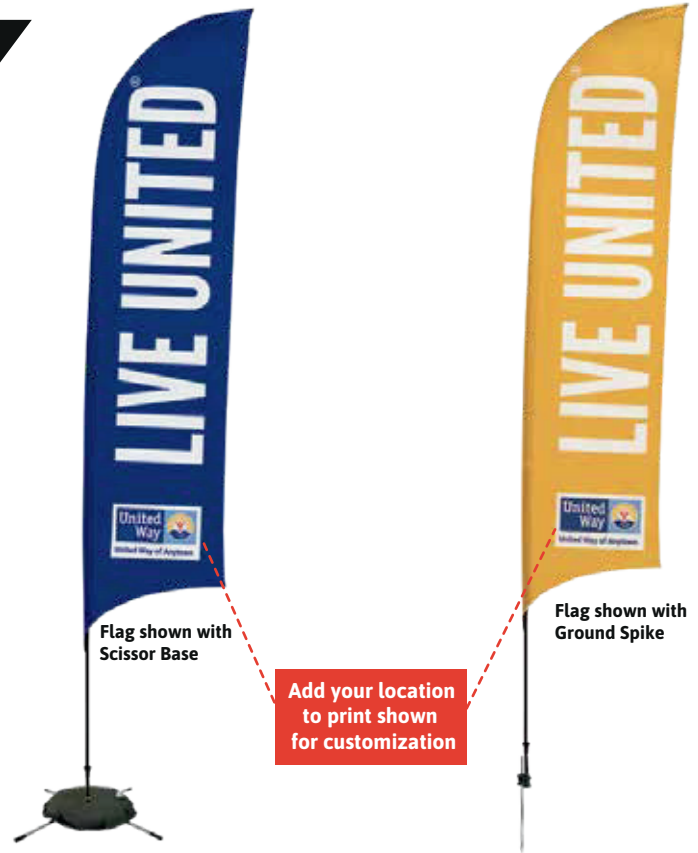

## 13' Streamline Razor Single

Choose between 2 optional flag kits. Kits include flag, hardware, travel bag, and either ground spike or spider base.

All pricing includes flag as shown, localized with your logo, or your totally custom full color imprint. Please contact our team to discuss custom imprinting on your item.

Item# 191432  
(with Ground Spike)

PRICING
1-5
\$260

Item# 191433  
(with Scissor Base kit)

PRICING
1-5
\$330

Turn around time: 4-5 business days from proof approval.

Flag shown with Scissor Base

Flag shown with Ground Spike