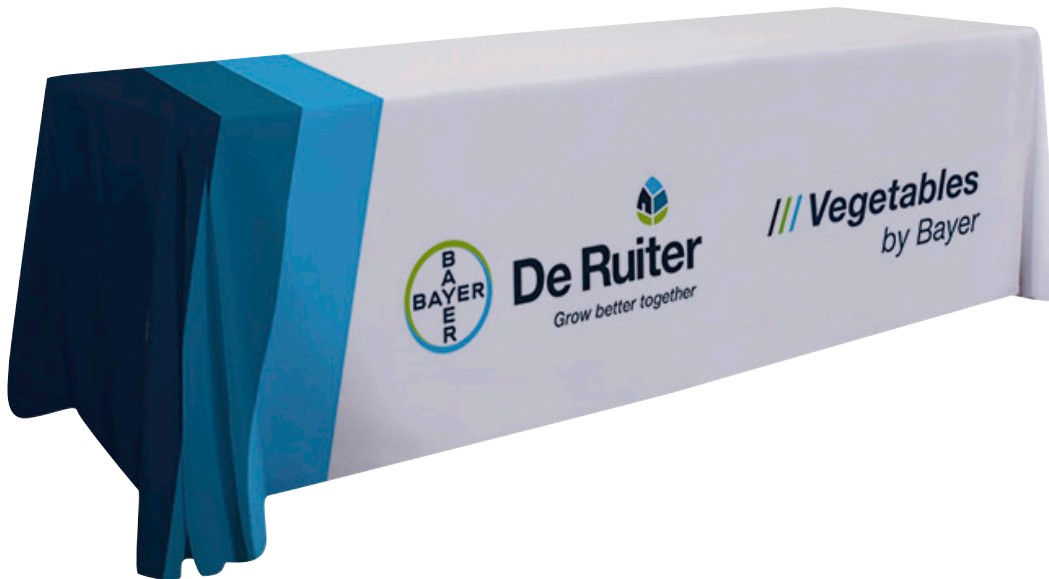

Table Throws: 96"W x 28"H x 30"D

Throws can be resized to fit a 6-ft table if needed.

21b