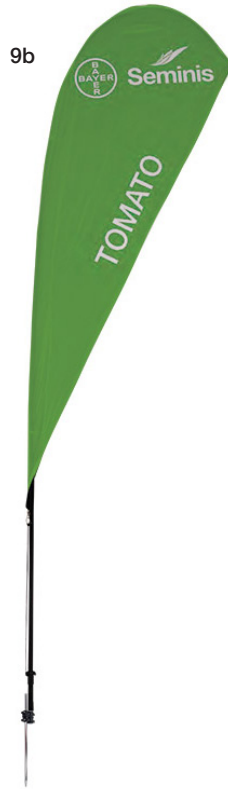

Teardrop Sail Signs: 30.5"W x 91.5"H

Double-sided

To order, call 866.374.2371, or email client.relations8@staples.com

Items are subject to availability.