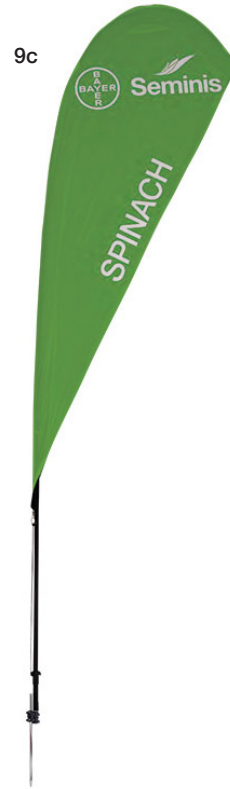

Teardrop Sail Signs: 30.5"W x 91.5"H

Double-sided

To order, call 866.374.2371, or email client.relations8@staples.com

Items are subject to availability.