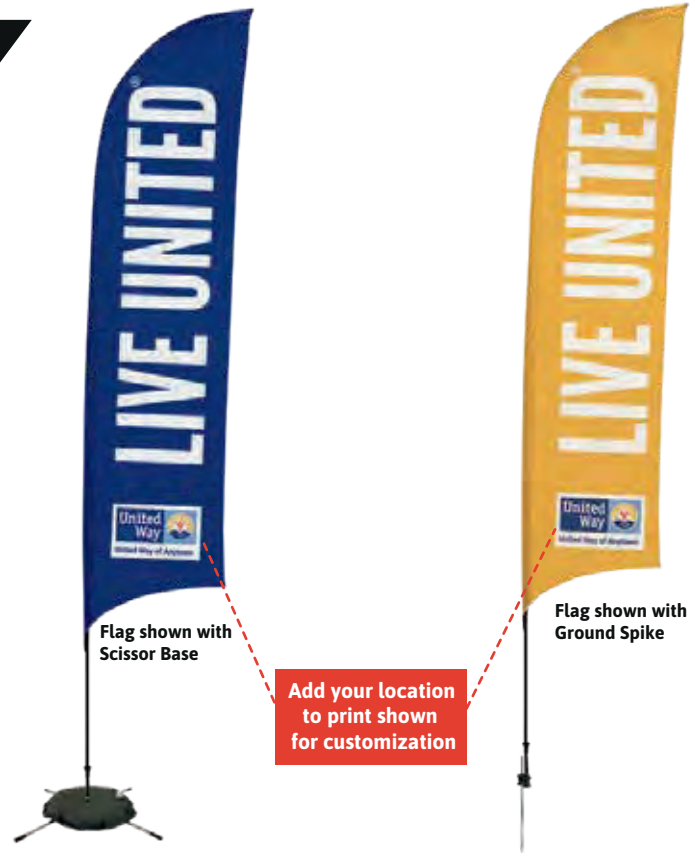

13' Streamline Razor Single

Choose between 2 optional flag kits. Kits include flag, hardware, travel bag, and either ground spike or spider base.

All pricing includes flag as shown, localized with your logo, or your totally custom full color imprint. Please contact our team to discuss custom imprinting on your item.

Item# 191432
(with Ground Spike)

PRICING
1-5
\$262

Item# 191433
(with Scissor Base kit)

PRICING
1-5
\$331

Turn around time: 4-5 business days from proof approval.

8' Streamline Teardrop Sail Sign

Choose between 2 optional flag kits. Kits include flag, hardware, travel bag, and either ground spike or spider base.