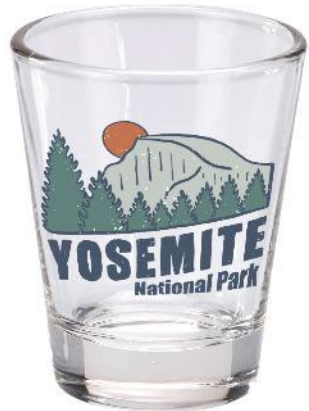

Style #: 50266

MSRP: \$78.00

Black, Navy, Red, Royal Blue or White

Top Cup By Ball™ 20 Oz. Aluminum Cup

Style #: 50607

MSRP: \$1.35

Silver

25 Oz. Full Color Blaire Recycled Aluminum Bottle With Bamboo Lid

Style #: 550254

MSRP: \$23.94

Black, Blue, Gray, Jade, Navy or White

32 Oz. Pop Sip & Chug Recycled Stainless Steel Bottle

Style #: 50432

MSRP: \$36.71

Black, Blue, Gray, Light Blue, Navy, Orange, Pink, Red or White

20 Oz. Ribbed Borosilicate Glass Can With Bamboo Lid

Style #: 50167

MSRP: \$10.48

Clear. Translucent: Charcoal or Blue

1.5 Oz. Full Color Shot Glass

Style #: 60061

MSRP: \$5.50

Clear