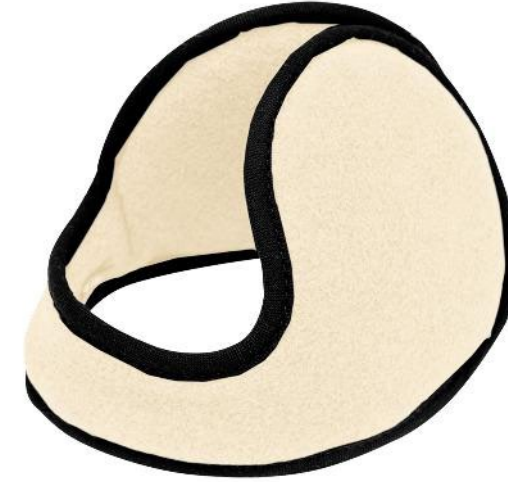

MSRP: \$5.23

Black or White

Branded Bills Bare Curved Two-Tone Canvas Cap

Made Of 100% Cotton 2x2 Canvas. Lightweight . Water-Resistant. 5 Panel, High Profile. Structured Crown & Pre-Curved Visor. Adjustable Plastic Snap Tab Closure. Made To Fade Over Time, Giving A Vintage Touch.

Style #: 15086

MSRP: \$60.73

Beige with Black,
Green, Navy or
Wheat

Branded Bills Bare Flat Rope Cap

93% Polyester, 7% Spandex. Lightweight. Water-Resistant. 5 Panel, High Profile. Moisture Wicking Material . Structured Crown & Flat Visor. UPF 50+ Protection. Stretch-Fit Sweatband For Comfort. Laser Perforated Back Panels For Breathability. Adjustable Plastic Snap Tab Closure.

Style #: 15081

MSRP: \$60.73

Black, Desert with Orion, Orion,
White with Red/White/Blue, White
with Black or White with Orion

Courtney Cable Knit rPET Pom Beanie

Made Of 50% rPET, 50% Acrylic/Polyester. Made From Post Consumer Recycled Materials. Recycled Polyester (rPET) Is Obtained By Melting Down Existing Plastic Bottles And Other. Material Sources To Create New Polyester Fiber. Pom & Label Are Not rPET. Soft & Cozy.

Style #: 15073

Black, Gray, Navy or Tan

MSRP: \$18.08

Behind-The-Head Earmuffs

100% Recycled Polyester Fleece With Poly Foam Filling. Hat & Eyewear Friendly Wrap Around Design. Non-Folding. One Size Fits Most.