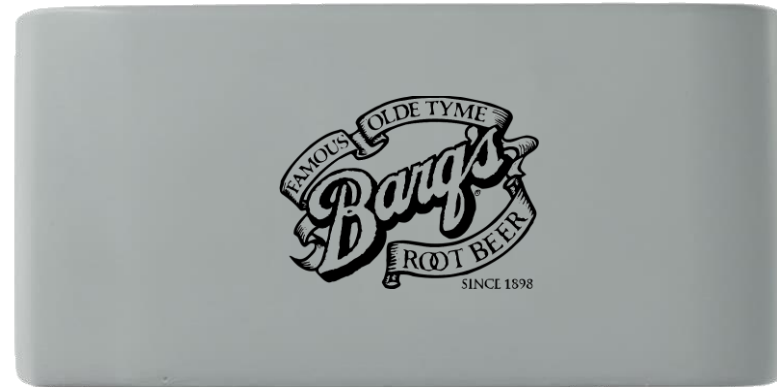

SET IN STONE DESKTOP BLUETOOTH SPEAKER

NEW

The Set in Stone Desktop Bluetooth Speaker is constructed from on trend natural material, Cement and Cork. The Five-Watt Bluetooth Speaker provides over six of playback time at max volume. Included with the speaker is a micro-USB charging cable and a FSC certified giftbox.

Color: Stone

MUST MEET MINIMUM ORDER QUANTITY OF 10

Quantity: 10

Estimated Price: $32.26*each

*Email for firm Price Quote. Additional Colors, Locations and Change of Decoration will increase listed price.

Decoration Method: 1 color/ 1 location

Standard Production Time: 10-15 business days

As a note, final selections will have to meet Coke compliance and brand guidelines, so there is a small chance that we may have to find like items should the items you select have any testing issues (meaning flammability reports, lead in surface coatings, FDA for drinkware, etc. aren't available). Should there be any issues we will let you know. This may delay your order.