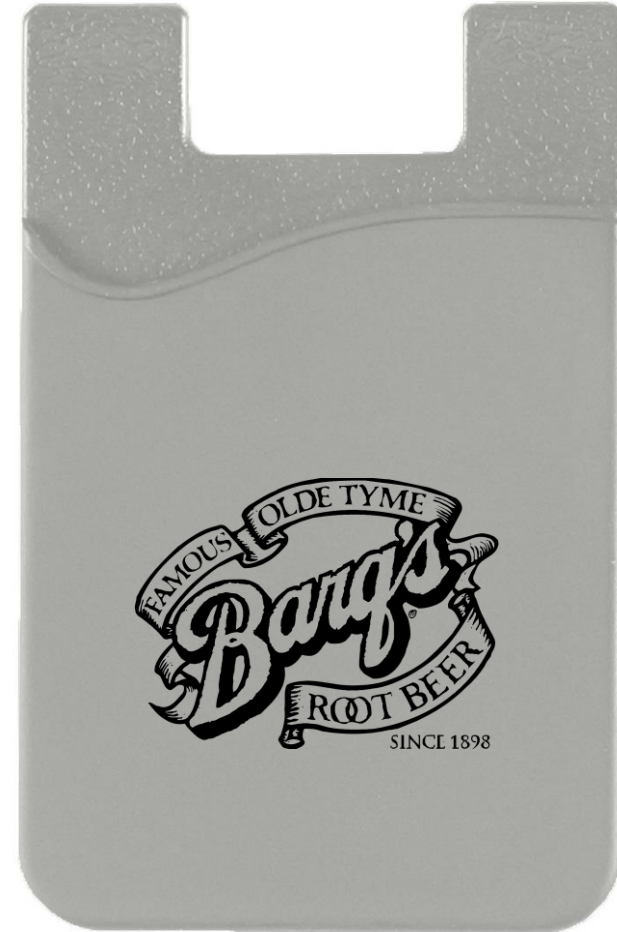

SILICONE PHONE WALLET

Silicone Material

Adheres To Back Of Your Phone With Strong Adhesive
Perfect For Carrying Identification, Room Key, Cash Or Credit Card

Color: Silver, White

MUST MEET MINIMUM ORDER QUANTITY OF 250

Quantity: 250

Estimated Price: $0.82*each

*Email for firm Price Quote. Additional Colors, Locations and Change of Decoration will increase listed price.

Decoration Method: 1 color/ 1 location

Standard Production Time: 10-15 business days

As a note, final selections will have to meet Coke compliance and brand guidelines, so there is a small chance that we may have to find like items should the items you select have any testing issues (meaning flammability reports, lead in surface coatings, FDA for drinkware, etc. aren't available). Should there be any issues we will let you know. This may delay your order.