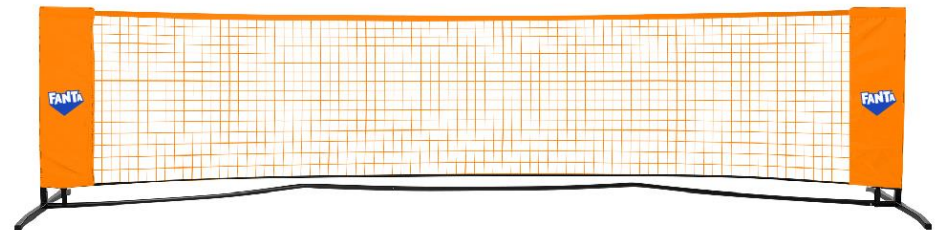

FANTA CUSTOM PICKLEBALL SET w/NET

COKE23FANT

Complete portable game/set ready to play sets up in minutes. Includes steel poles (not weighted), 12' net, lines, 2 wood paddles, 2 balls and carry bag.

Min Order Quantity: 3

Estimated Price: $185.67

*Email for firm Price Quote. Additional Colors, Locations and Change of Decoration will increase listed price.

Decoration Method: Full Color on paddles and 1 color on carrying case and net

Standard Production Time: 10-15 business days

**SPREAD
THE RED.com**