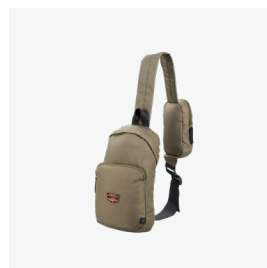

Wilderness Grove Sling Bag
$38.80