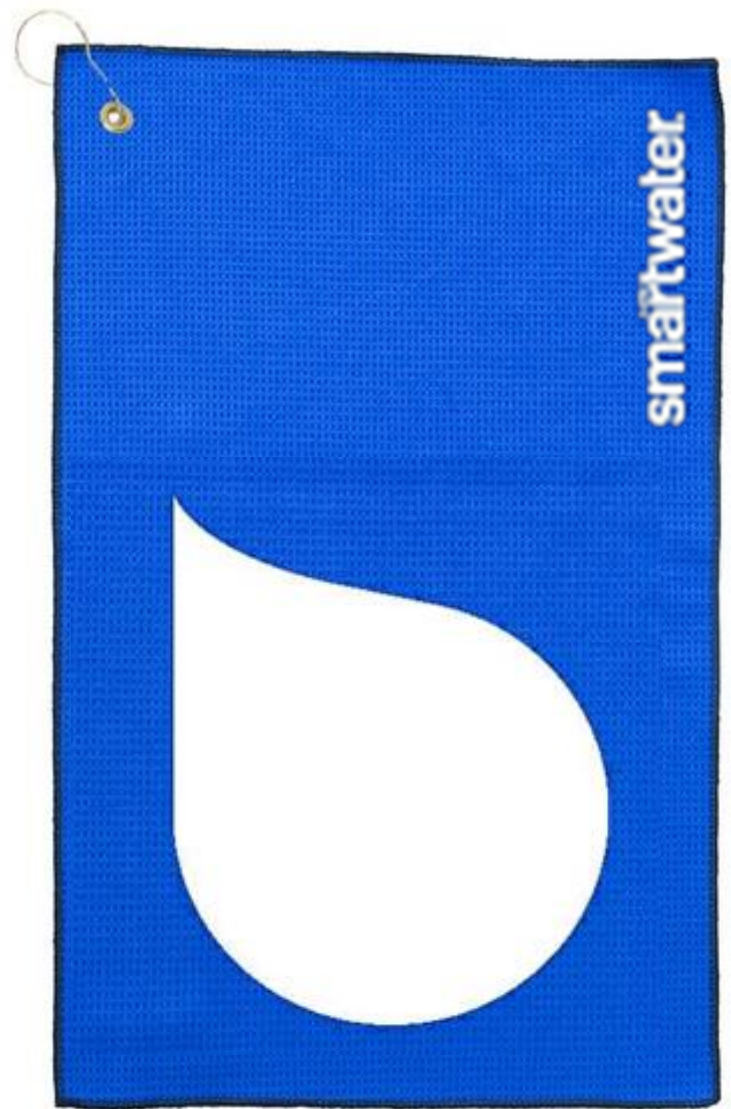

MICROFIBER GOLF TOWEL

The microfiber material is great for cleaning clubs, as it absorbs and traps more dirt than cotton. It is non-abrasive and free of harsh chemicals; perfect for keeping those expensive clubs looking new.

16" x 26" | 3.0lb./doz.
80% polyester / 20% polyamide, microfiber waffle golf towel.
INCLUDES Corner Grommet and Hook.

MUST MEET MINIMUM ORDER QUANTITY OF 48

Quantity: 48
Estimated Price: $13.31*each
*Email for firm Price Quote. Additional Colors, Locations and Change of Decoration will increase listed price.
Decoration Method: Imprinted/ 1 location
Standard Production Time: 10-12 business days

2022 Staples, Inc. All Rights Reserved. This document contains proprietary work by Staples Promotional Products and is to be treated confidentially by all recipients. Any review, retransmission, dissemination, or use of or taking of any action upon this document by any third party, without the prior written permission of Staples Inc. is prohibited by law.