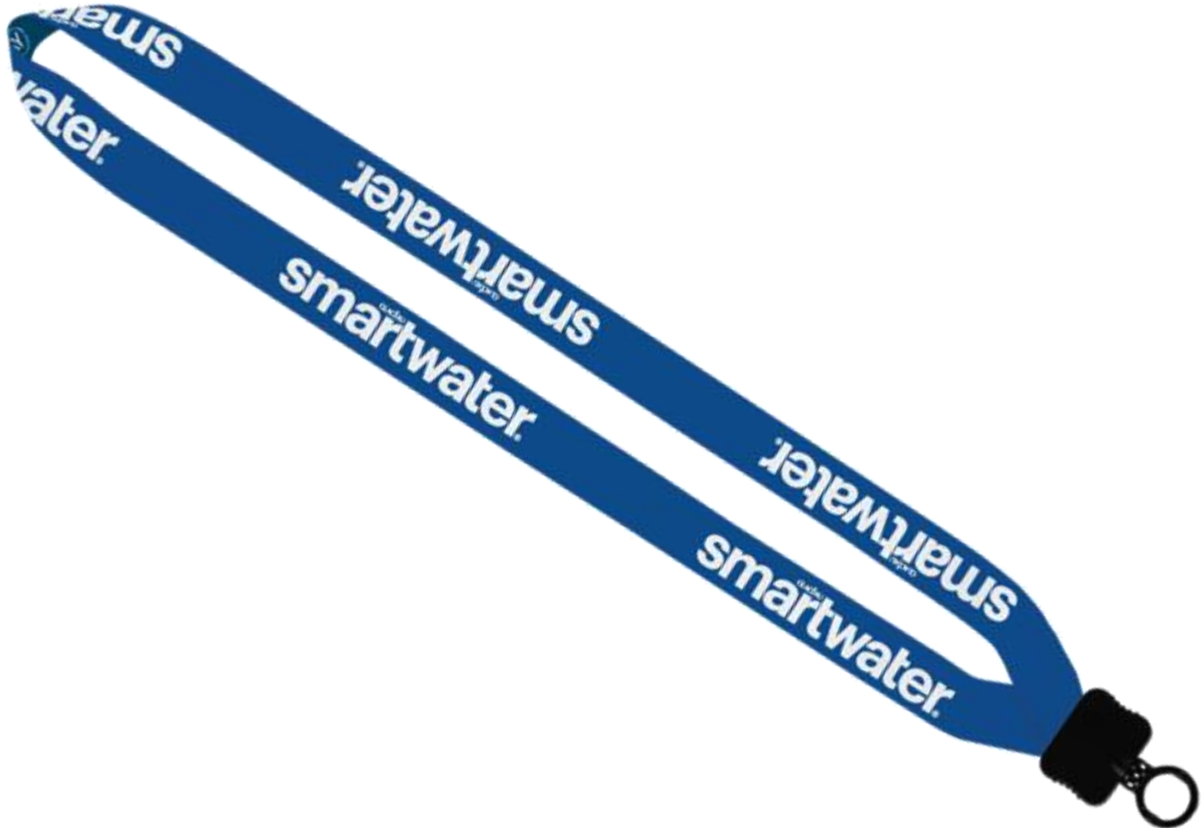

SUSTAINABLE RPET LANYARD

Choose this 3/4" recycled dye-sublimated lanyard with plastic clamshell and O-ring; made from 100% recycled PET material.

MUST MEET MINIMUM ORDER QUANTITY OF 100

Quantity: 100

Estimated Price: $2.41*each

*Email for firm Price Quote. Additional Colors, Locations and Change of Decoration will increase listed price.

Decoration Method: Full Color/ 2 location

Standard Production Time: 5-7 business days

2022 Staples, Inc. All Rights Reserved. This document contains proprietary work by Staples Promotional Products and is to be treated confidentially by all recipients. Any review, retransmission, dissemination, or use of or taking of any action upon this document by any third party, without the prior written permission of Staples Inc. is prohibited by law.