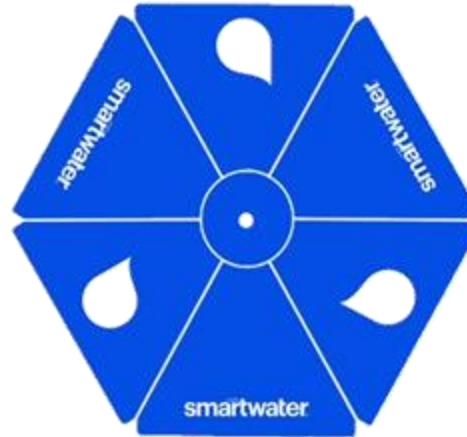

**Decoration Method:** Heat Transfer

**Standard Production Time:** 20-25 business days

smartwater

2022 Staples, Inc. All Rights Reserved. This document contains proprietary work by Staples Promotional Products and is to be treated confidentially by all recipients. Any review, retransmission, dissemination, or use of or taking of any action upon this document by any third party, without the prior written permission of Staples Inc. is prohibited by law.