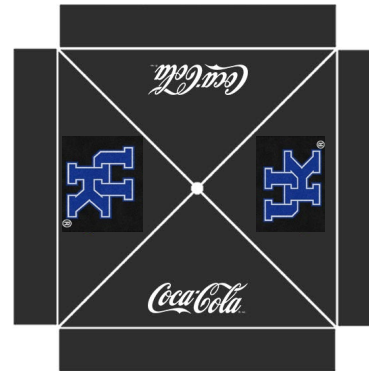

10' x 10' CUSTOM POP UP TENT

This 10' x 10' display is made of polyester with a steel white powder-coated frame. The unique design has an automatic pop-up feature that sets up in minutes, and includes driving stakes to provide added stability in windy weather conditions. And it all stores away easily in its own wheeled black carrying case.

MUST MEET MINIMUM ORDER QUANTITY OF 1

Quantity: request a quote for cost

Estimated Price: request pricing

*Email for firm Price Quote. Additional Colors, Locations and Change of Decoration will increase listed price.

Standard Production Time: 14 business days

FOR NFL Team Approval allow up to up 4 weeks

We have licensing to print for: ALL NFL Teams and MANY College Teams

As a note, final selections will have to meet Coke compliance and brand guidelines, so there is a small chance that we may have to find like items should the items you select have any testing issues (meaning flammability reports, lead in surface coatings, FDA for drinkware, etc. aren't available). Should there be any issues we will let you know. This may delay your order.