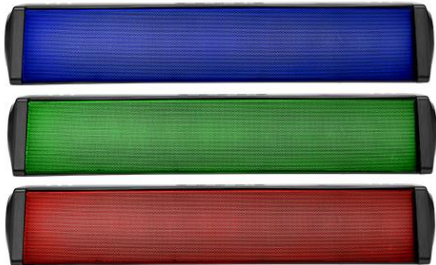

BOOMIN' SOUNDBAR SPEAKER

Min Quantity: 20

Estimated Price: $ 19.99

COKEHLDY24

Additional Light Colors