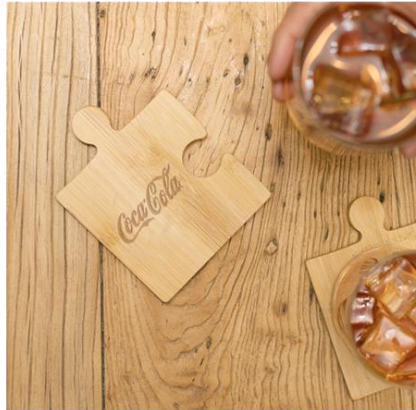

BAMBOO PUZZLE COASTER SET

Min Quantity: 50
Estimated Price: $4.50
COKEHLDY24

SQUARE COASTER

Min Quantity: 50
Estimated Price: $1.70
COKEHLDY24